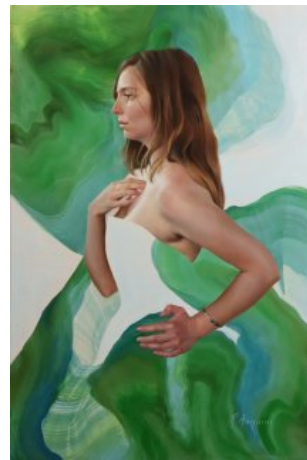

ROBYN ASQUINI
Tidal Pool, 2023
Oil on wood panel
36 x 24 in (h x w)
$ 3,500