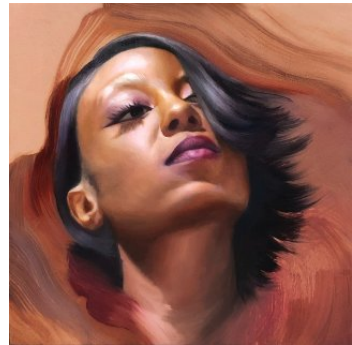

ROBYN ASQUINI
Portrait of Nikole, 2024
Oil on wood panel
10 x 10 in (h x w)
$ 600