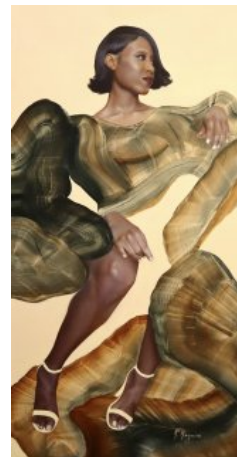

ROBYN ASQUINI
Pangea, 2023
Oil on wood panel
48 x 24 in (h x w)
$ 4,500