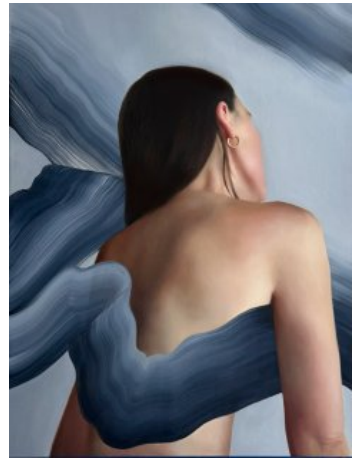

ROBYN ASQUINI
Through the River, 2025
Oil on wood panel
24 x 18 in (h x w)
$ 1,900