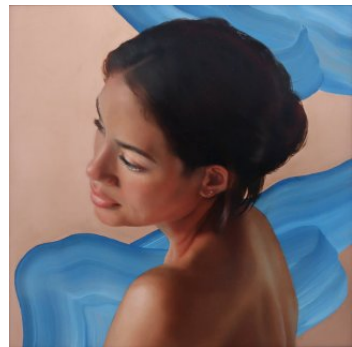

ROBYN ASQUINI
Azure, 2024
Oil on copper panel
16 x 16 in (h x w)
$ 1,200