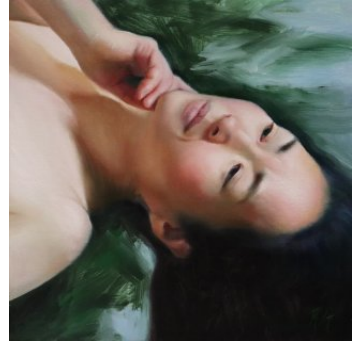

ROBYN ASQUINI
Portrait of Ruko, 2024
Oil on wood panel
10 x 10 in (h x w)
$ 600