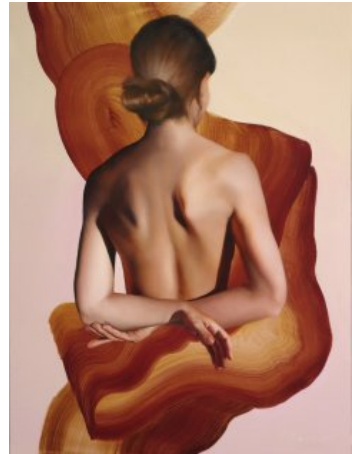

ROBYN ASQUINI
Terra Rossa, 2024
Oil on wood panel
24 x 18 in (h x w)